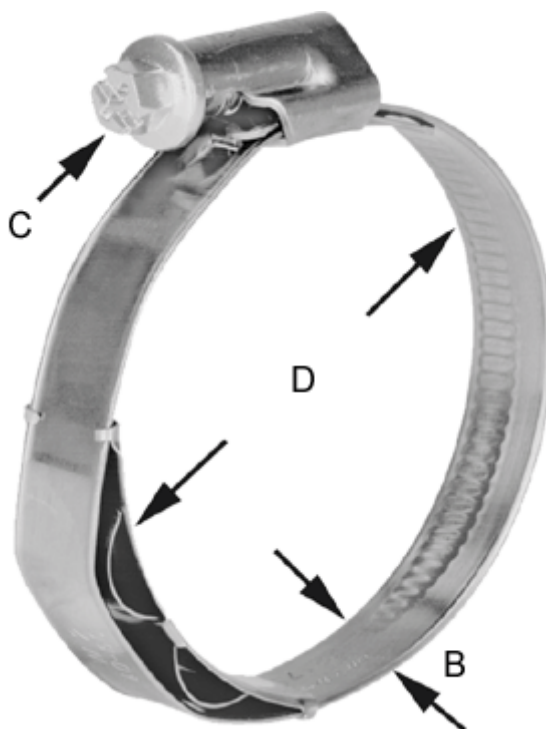

Article number: 021377708043

Description: Worm Drive Hose Clip with spring insert
TORRO WF 35-50/12 C7 W3

Measures

C (screw type) =	C7
Diameter D =	35-50
Width B =	12